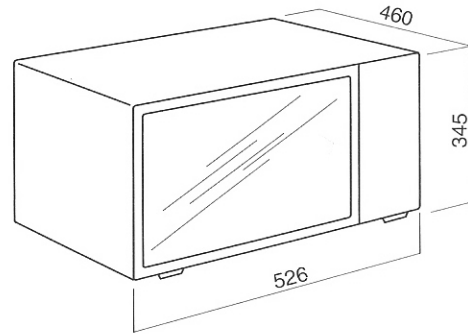

**SA985CX CONVECTION
MICROWAVE OVEN**