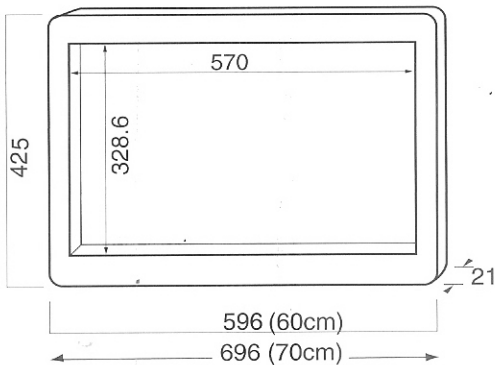

TRIM KIT TO SUIT SA37X, SA987CX,