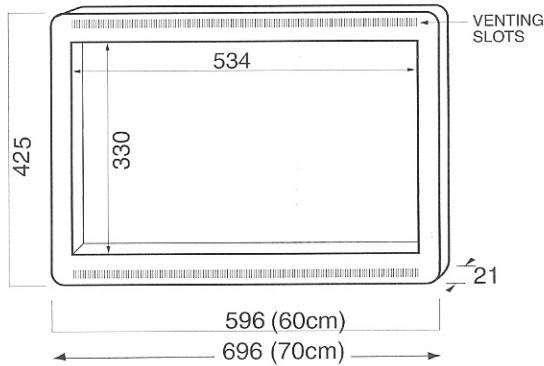

**TRIM KIT TO SUIT SA32M, SA971C,
SA31MX, SA985CX**