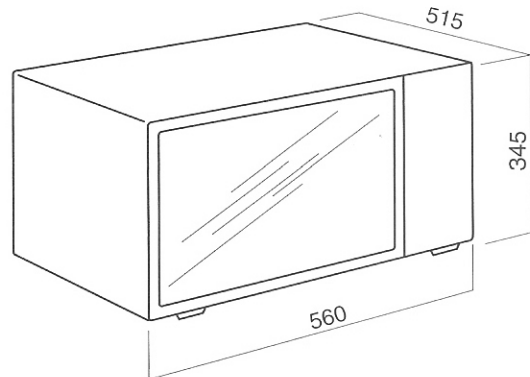

**SA985CX CONVECTION
MICROWAVE OVEN**

WHITE, BLACK
SA 32M MICROWAVE OUTPUT 950 WATT
MAXIMUM CURRENT 5.21 AMP
SA971C CONVECTION INPUT 1550 WATT
PIE COOK INPUT MAX 1850
MICROWAVE OUTPUT 950 WATT
MAXIMUM CURRENT 7.71 AMP

**TRIM KIT TO SUIT SA32M, SA971C,
SA31MX, SA985CX**

**SA37X MICROWAVE AND SA987CX
CONVECTION MICROWAVE OVEN**

N.B. SA37X is 435mm deep

SA37X MICROWAVE OUTPUT 950 WATT
MAXIMUM CURRENT 5.21 AMP
SA987CX CONVECTION INPUT 1550 WATT
PIE COOK INPUT MAX 1850 WATT
MICROWAVE OUTPUT 950 WATT
MAXIMUM CURRENT 7.71 AMP