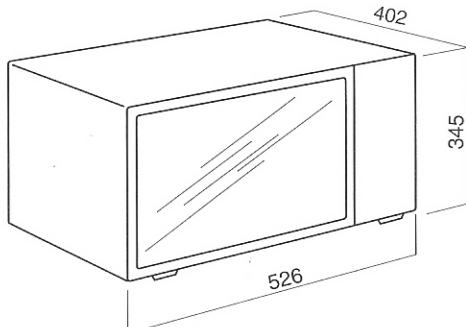

**SA31MX MICROWAVE
SA32M
SA971C**