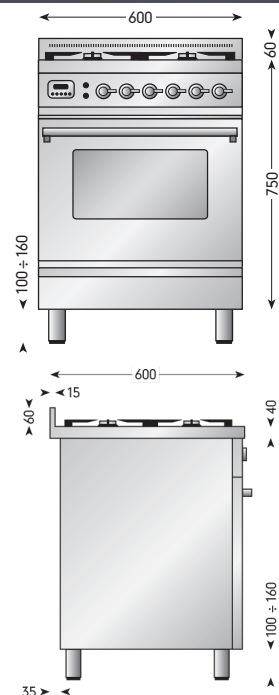

JC60WMP Freestanding Cooker

When Italy's finest chefs were commissioned to design cooking appliances for the 21st century they created the ILVE MAXI gas and electric cooking range. ILVE have removed all unnecessary gimmicks and ornaments to create clean sophisticated styling matched with ILVE'S commitment to quality. Whether you choose the 60cm electric multifunction oven with gas cooktop and matching cooker hood, each is designed to blend in perfectly with all kitchen d cors.

JC60WMP Freestanding Cooker Features

Oven

- Giant 70 Litre oven capacity with new turbowave quickstart preheating function 0 C–180 C in 6 minutes
- Pizza, bread and pastry cooking function
- Select 10 multifunction electric oven grill element
- Inner door and control panel cooling fan
- Pre-programmable oven timer
- Removable oven door and inner door glass
- Easy clean non staining black vitreous enamel oven interior
- Double spill trays on floor of oven
- Triple door glazing for safer, cooler door temperatures

Cooktop

- Four burner cooktop
- Quad ring super wok all purpose burner, 2 small and 1 medium burners
- All burners with infinite low simmer turn down control switched separately or used both together.
- Auto electronic one touch flame ignition to all gas burners
- Single pressed AS304 stainless steel hob with 40mm edging
- Easy clean seamless cooking surface
- Cast iron heavy duty commercial style trivets
- European A Class energy rating